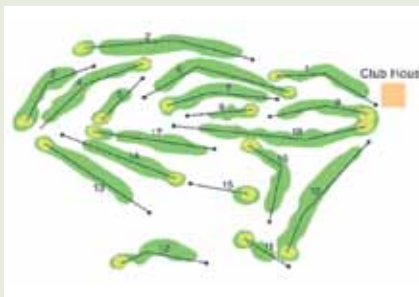

GOLF CLUB DELLA MONTECCHIA, at 6 km from Abano Ritz

COURSE 27 holes

White par 36 3,187 metres
Red par 36 3,131 metres
Yellow par 36 3,097 metres

White/Red CR 73.2 SR 129
White/Yellow CR 72.9 SR 126
Red/ Yellow CR 72.2 SR 126

Closed on Mondays

Course Designer / Architect: TOM MACAULEY
Founded / Opening year: 1990 -1991
White Tees Length: metres 6318
Yellow Tees Length: metres 6078
Green tees length: metres 5554
Blue tees length: metres 5560
Red Tees Length: metres 5326
Orange tees length: metres 4912
Greens: agrostis stolonifera & annual poa - bermuda miniverde (YELLOW COURSE)
Fairways: Bermuda patriott
Tees: Bermuda patriott
Handicap: starting from 54 hcp as per the Italian golf federation

GOLF CLUB FRASSANELLE, at 8 km from Abano Ritz

COURSE 18 holes

Par 72 6,180 metres
Slope 131
Inaugurated 1988

Closed on Tuesdays

Course Designer / Architect: MARCO CROZE
Founded / Opening year: 1990
White Tees Length: metres 6180
Yellow Tees Length: metres 5906
Green tees length: metres 5396
Blue tees length: metres 5438
Red Tees Length: metres 5173
Orange tees length: metres 4750
Greens: agrostis stolonifera & annual poa
Fairways: Bermuda patriott
Tees: Bermuda patriott
Handicap: starting from 54 hcp as per the Italian golf federation

GOLF CLUB PADOVA, at 9 km from Abano Ritz

COURSE 27 holes

Blue par 36 3,001 metres
Yellow par 36 3,046 metres
Red par 36 3,049 metres
Slope 130
Inaugurated 1964

Closed on Mondays

Course Designer / Architect: JOHN D. HARRYS (18 buche - giallo/blu)
MARCO CROZE (9 buche - rosso)
Founded / Opening year: 1964
White Tees Length: metres 6113
Yellow Tees Length: metres 5752
Green tees length: metres 5450
Blue tees length: metres 5417
Red Tees Length: metres 5145
Orange tees length: metres 4887
Greens: agrostide penncross
Fairways: agrostide
Tees: agrostide
Handicap: 54